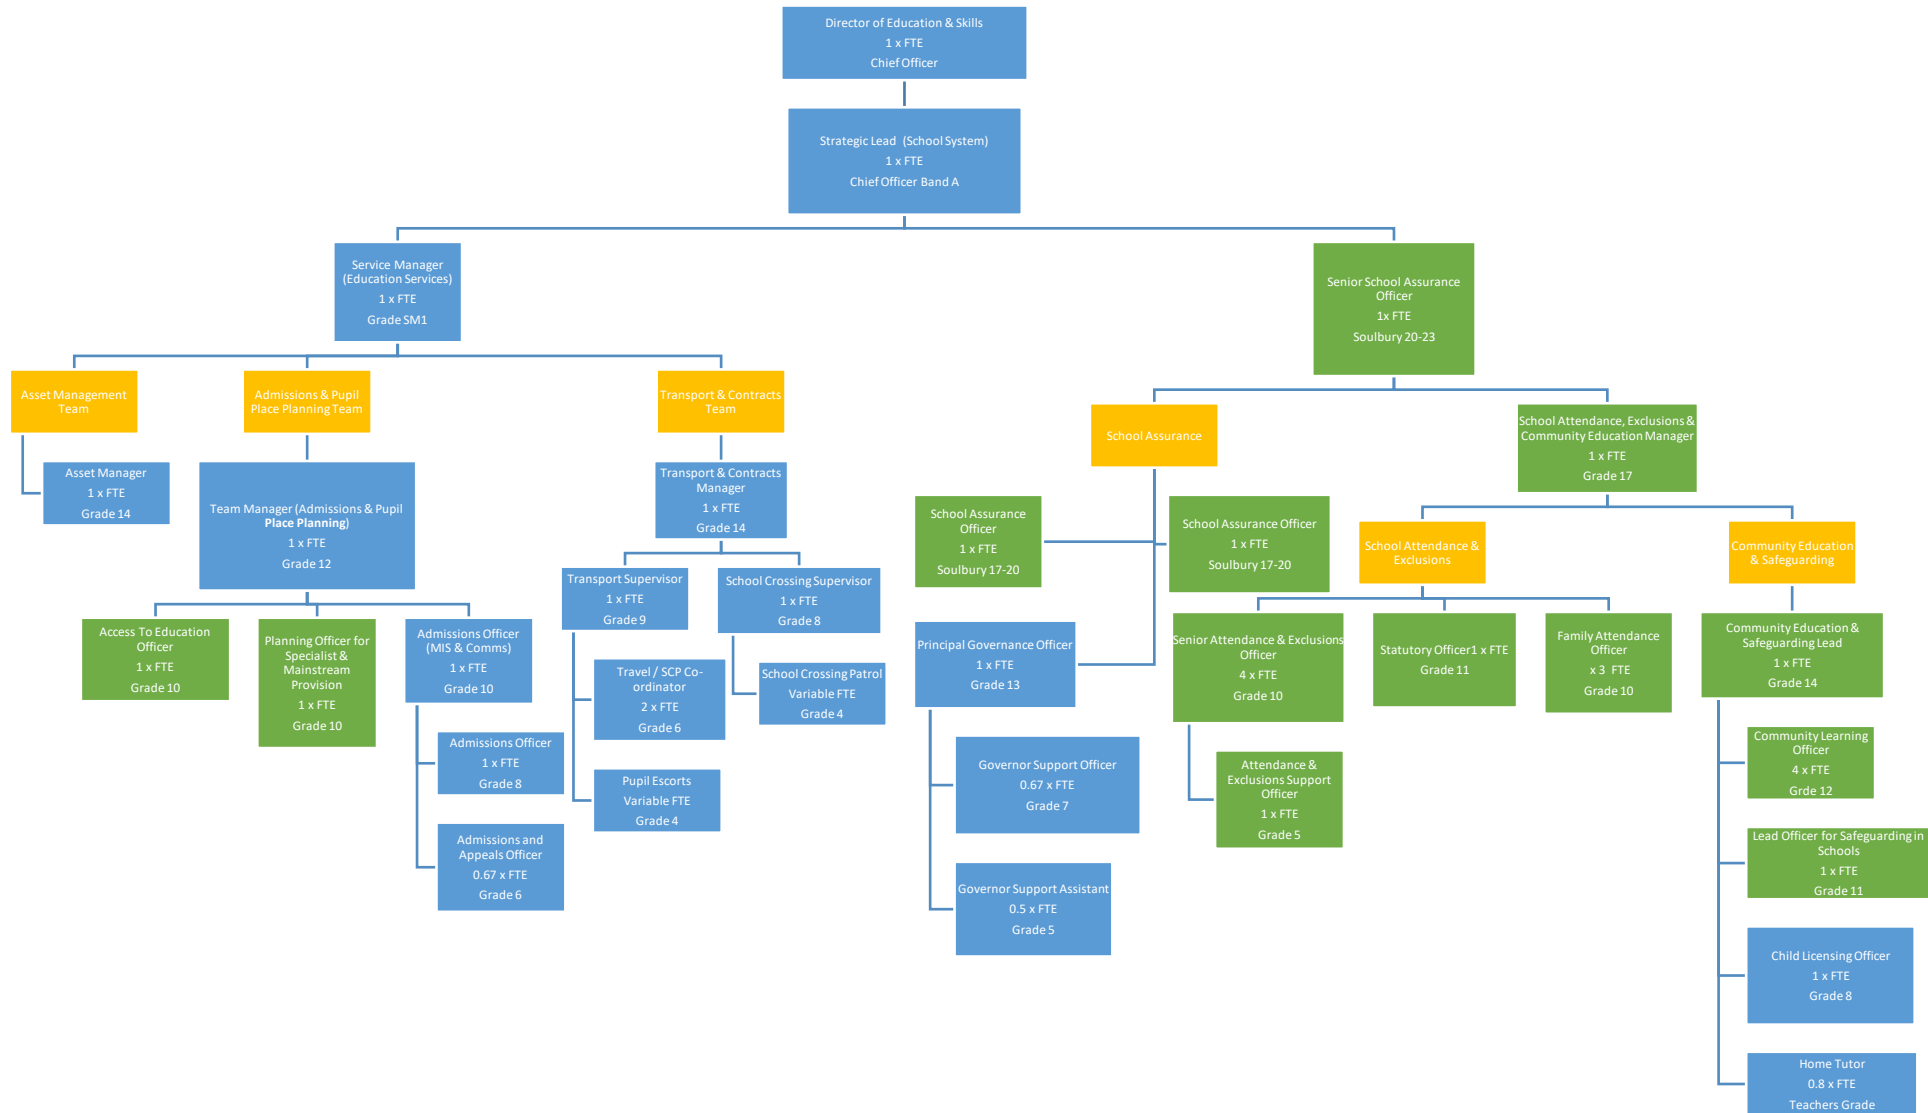

Education & Skills / Early Help Division Proposed Structures

Education & Skills: Education Services