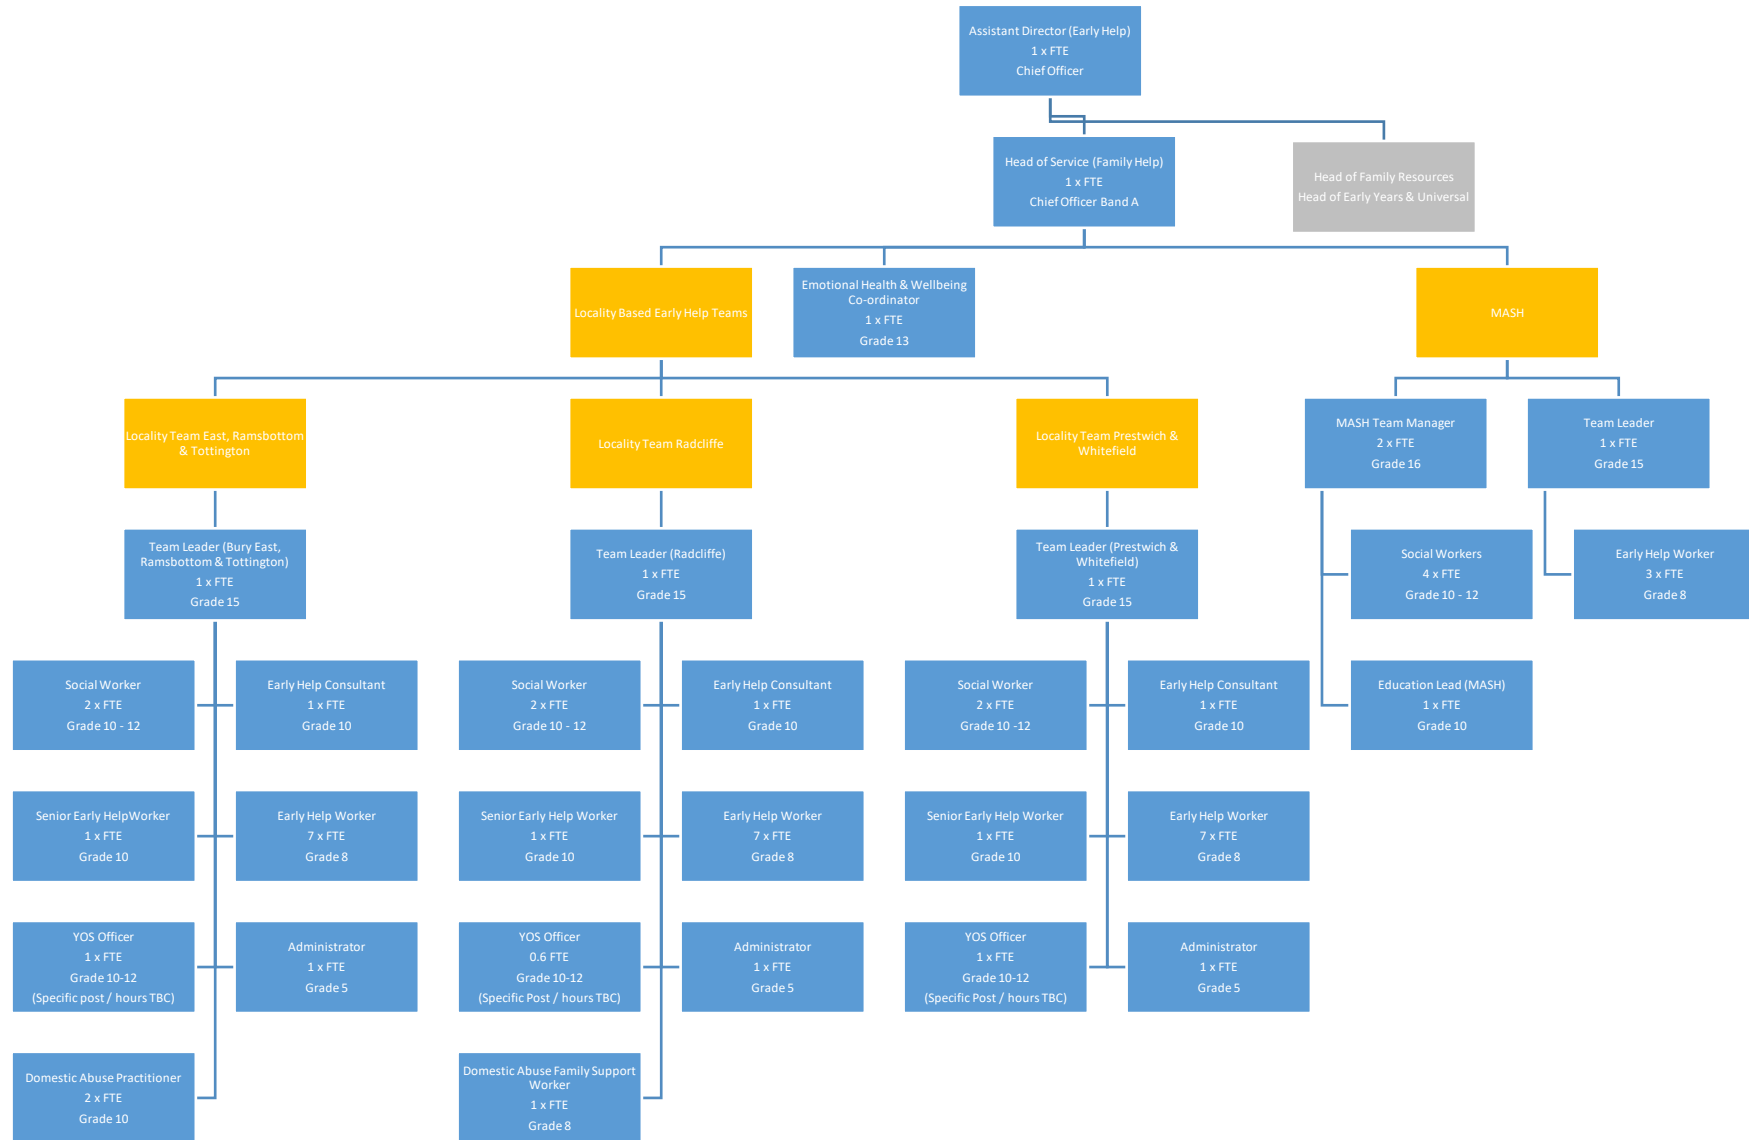

#### Key

Posts highlighted in **Blue** are established posts not materially impacted by the proposals

Posts highlighted in **Green** are new posts or posts significantly impacted by the proposals

Posts highlighted in **Purple** are hosted by other organisations

# Education & Skills / Early Help Division Proposed Structures

## Education & Skills: Special Educational Needs

**Education & Skills: Inclusion & Disadvantaged Children**

**Education & Skills: Skills & Virtual School**

Education & Skills / Early Help Division Proposed Structures

**Early Help (Family Help)**

Education & Skills / Early Help Division Proposed Structures

Early Help (Family Resource & Early Years)