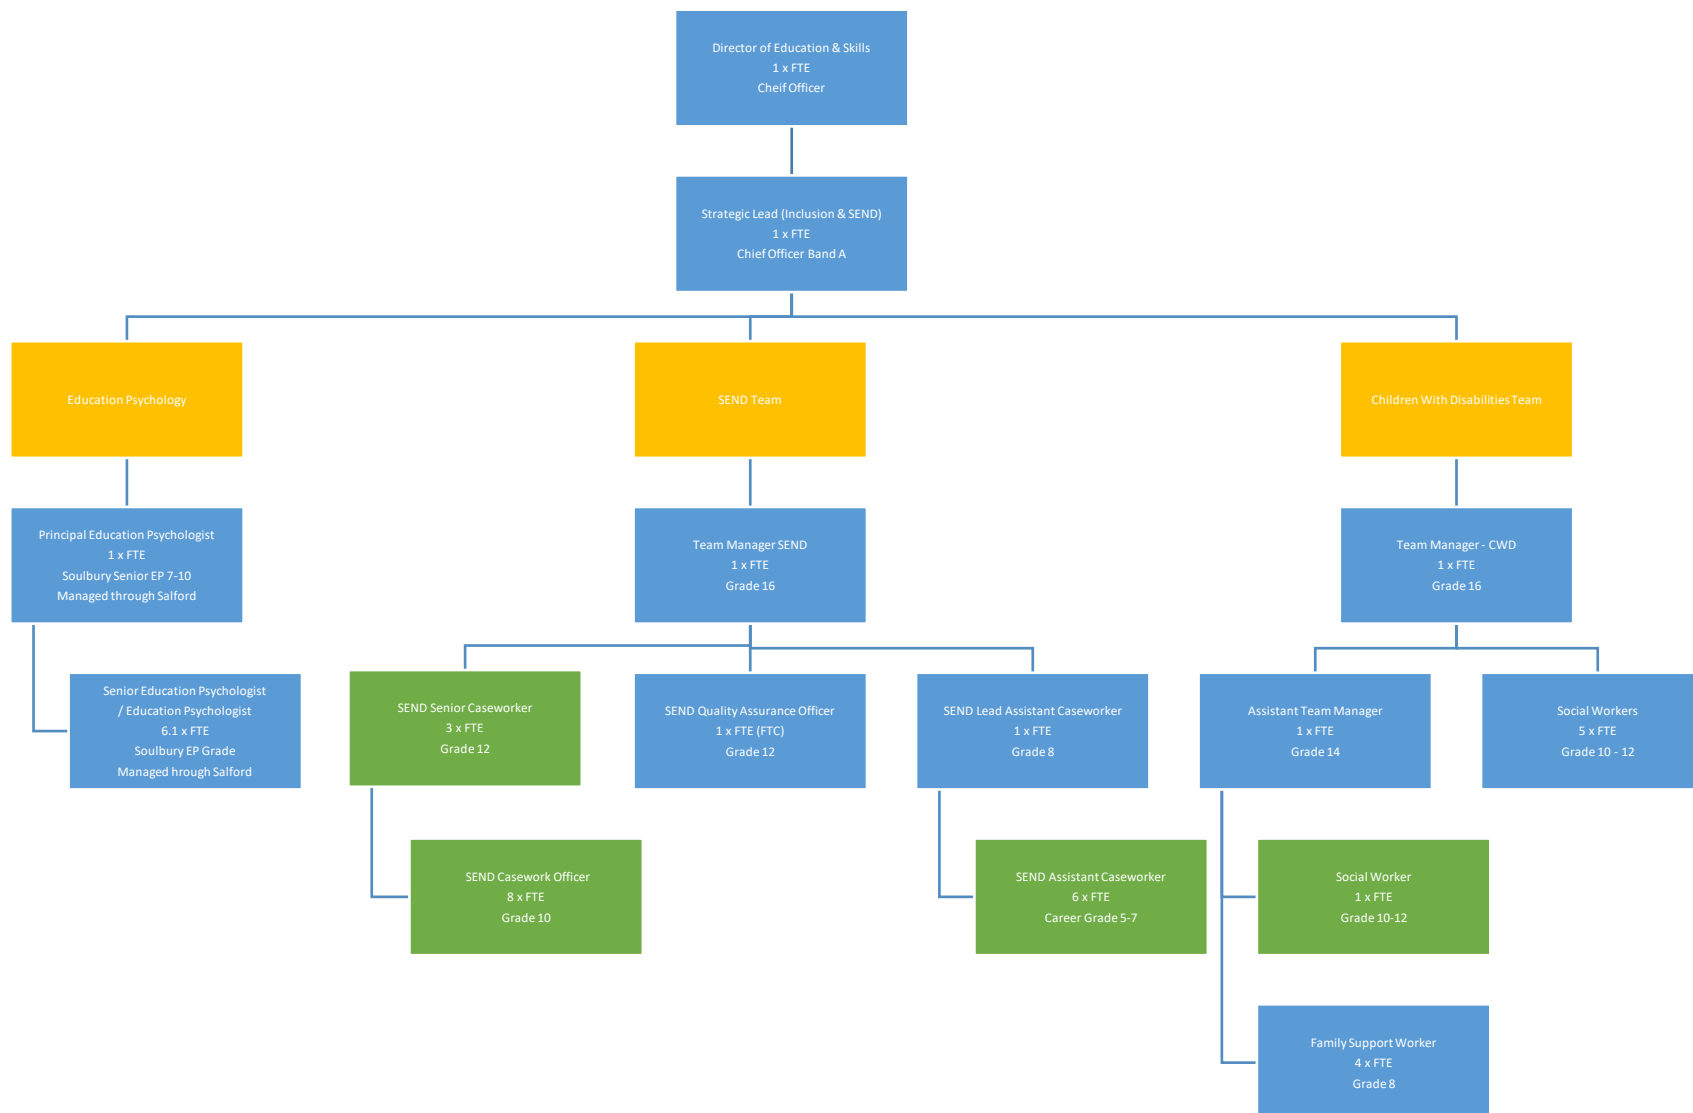

Education & Skills / Early Help Division Proposed Structures

Education & Skills: Special Educational Needs